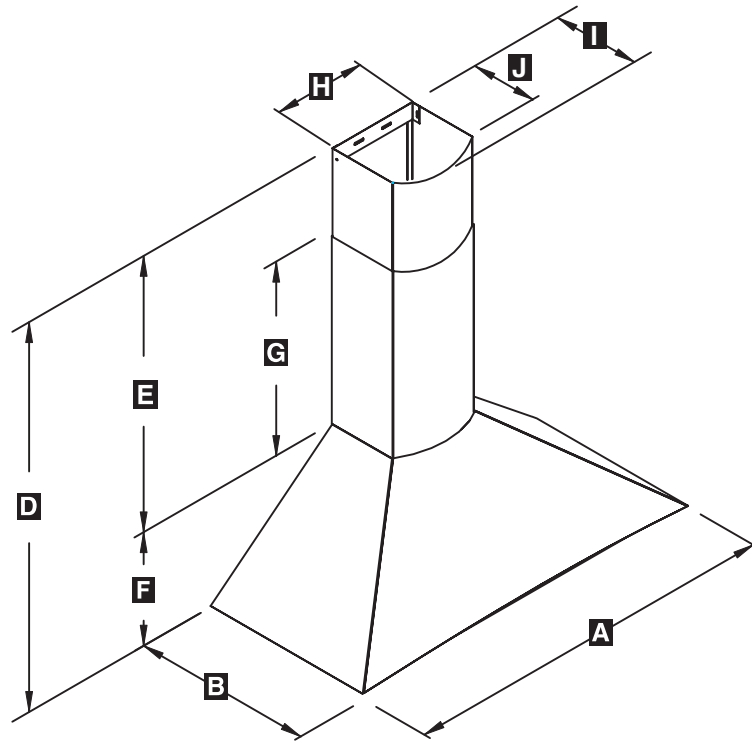

JXT8836 Wall Mount Chimney Hood

Dimensions

A	35.43 in.	90 cm.
B	18.5 in.	47 cm.
C	2.75 in.	6.99 cm.
D	43.93 - 30.15 in.	111.58 - 76.58 cm
E	19.68 - 33.46 in.	49.99 - 84.99 cm
F	10.47 in.	26.59 cm.
G	17.71 in.	44.98 cm.
H	8.74 in.	22.2 cm.
I	7.75 in.	19.69 cm.
J	6.57 in.	16.69 cm.